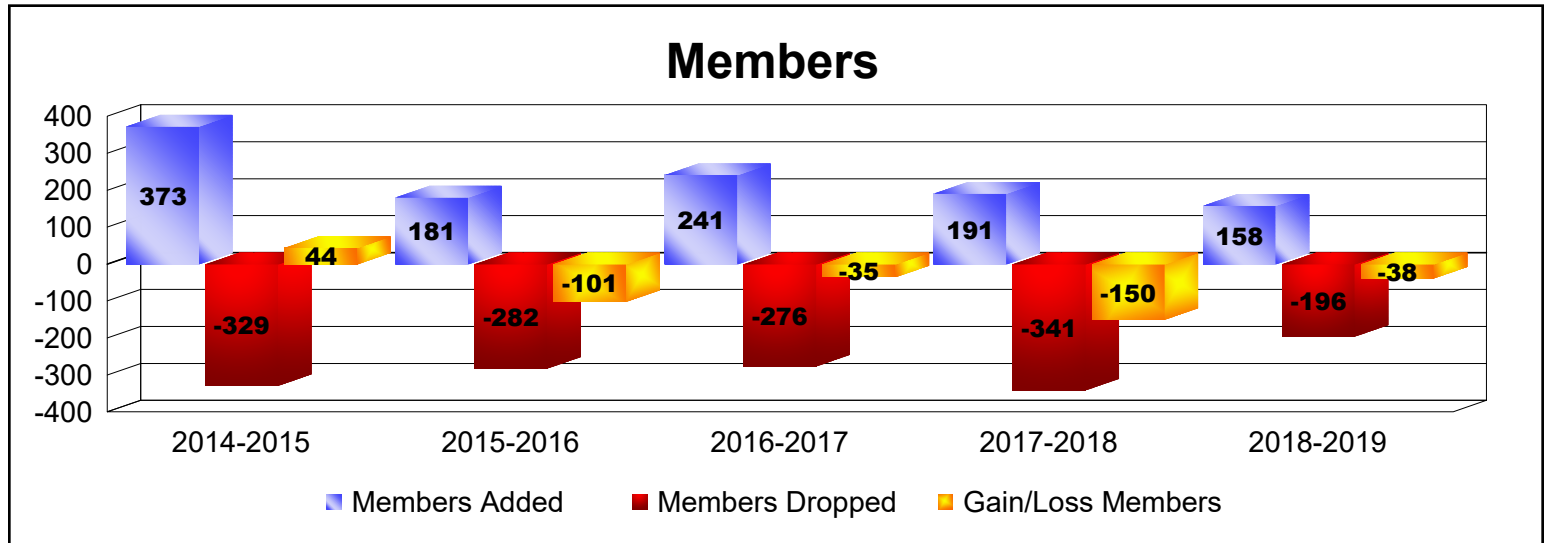

Year	New Clubs	Dropped Clubs	Gain/ Loss Clubs	New Members	Charter Members	Reinstate Members	Transfer Members	Total Member Added	Total Members Dropped	Gain/ Loss Members
2014-2015	1	0	1	315	25	16	17	373	-329	44
2015-2016	0	-2	-2	158	3	6	14	181	-282	-101
2016-2017	0	-2	-2	200	7	21	13	241	-276	-35
2017-2018	0	-1	-1	161	1	6	23	191	-341	-150
2018-2019	0	0	0	141	0	10	7	158	-196	-38
Average	0	-1	-1	195	7	12	15	229	-285	-56

Year	New Clubs	Dropped Clubs	Gain/ Loss Clubs	New Members	Charter Members	Reinstate Members	Transfer Members	Total Member Added	Total Members Dropped	Gain/ Loss Members
2014-2015	0	0	0	5	0	0	0	5	-5	0
2015-2016	0	0	0	2	1	0	0	3	-7	-4
2016-2017	0	0	0	12	0	0	0	12	-4	8
2017-2018	0	0	0	6	0	0	0	6	-9	-3
2018-2019	0	0	0	3	0	0	0	3	-6	-3
Average	0	0	0	6	0	0	0	6	-6	0