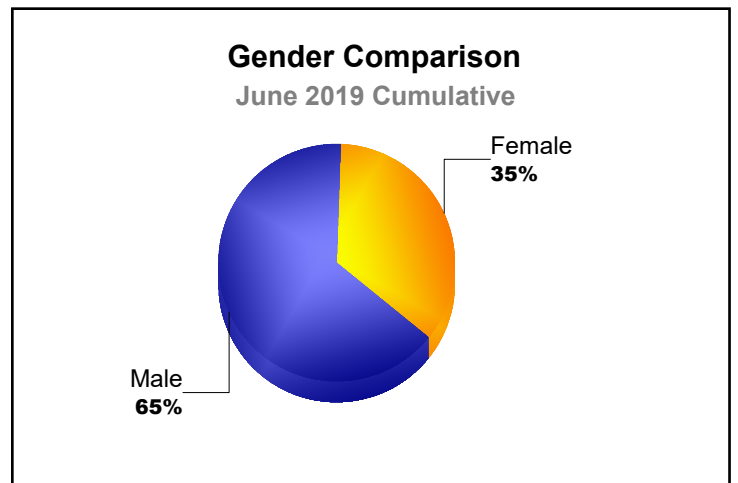

Year	New Clubs	Dropped Clubs	Gain/ Loss Clubs	New Members	Charter Members	Reinstate Members	Transfer Members	Total Member Added	Total Members Dropped	Gain/ Loss Members
2014-2015	1	0	1	315	25	16	17	373	-329	44
2015-2016	0	-2	-2	158	3	6	14	181	-282	-101
2016-2017	0	-2	-2	200	7	21	13	241	-276	-35
2017-2018	0	-1	-1	161	1	6	23	191	-341	-150
2018-2019	0	0	0	141	0	10	7	158	-196	-38
Average	0	-1	-1	195	7	12	15	229	-285	-56