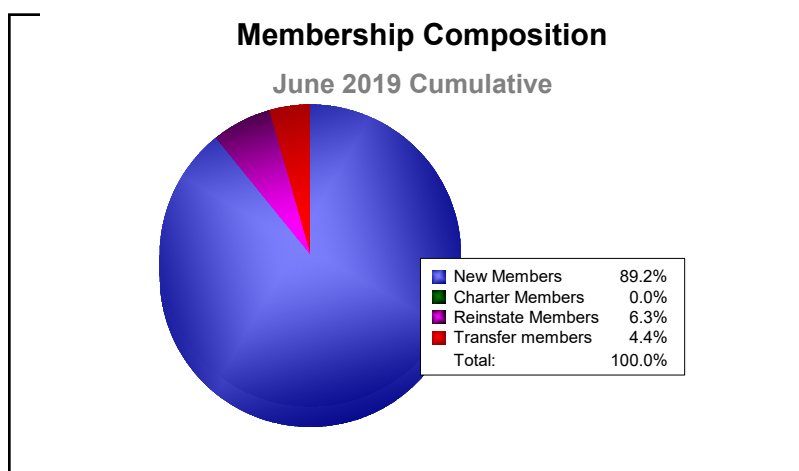

Year	New Clubs	Dropped Clubs	Gain/ Loss Clubs	New Members	Charter Members	Reinstate Members	Transfer Members	Total Member Added	Total Members Dropped	Gain/ Loss Members
2014-2015	1	0	1	315	25	16	17	373	-329	44
2015-2016	0	-2	-2	158	3	6	14	181	-282	-101
2016-2017	0	-2	-2	200	7	21	13	241	-276	-35
2017-2018	0	-1	-1	161	1	6	23	191	-341	-150
2018-2019	0	0	0	141	0	10	7	158	-196	-38
Average	0	-1	-1	195	7	12	15	229	-285	-56

Year	New Clubs	Dropped Clubs	Gain/ Loss Clubs	New Members	Charter Members	Reinstate Members	Transfer Members	Total Member Added	Total Members Dropped	Gain/ Loss Members
2014-2015	0	0	0	5	0	0	0	5	-5	0
2015-2016	0	0	0	2	1	0	0	3	-7	-4
2016-2017	0	0	0	12	0	0	0	12	-4	8
2017-2018	0	0	0	6	0	0	0	6	-9	-3
2018-2019	0	0	0	3	0	0	0	3	-6	-3
Average	0	0	0	6	0	0	0	6	-6	0