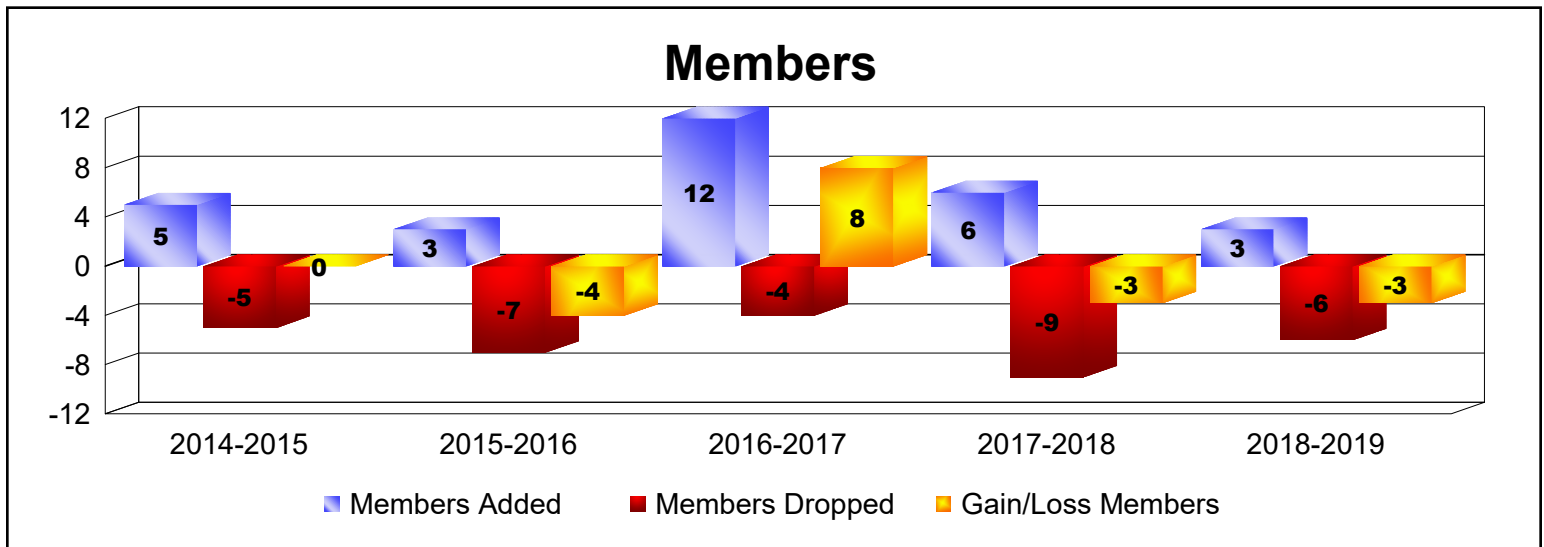

Year	New Clubs	Dropped Clubs	Gain/ Loss Clubs	New Members	Charter Members	Reinstate Members	Transfer Members	Total Member Added	Total Members Dropped	Gain/ Loss Members
2014-2015	1	0	1	315	25	16	17	373	-329	44
2015-2016	0	-2	-2	158	3	6	14	181	-282	-101
2016-2017	0	-2	-2	200	7	21	13	241	-276	-35
2017-2018	0	-1	-1	161	1	6	23	191	-341	-150
2018-2019	0	0	0	141	0	10	7	158	-196	-38
Average	0	-1	-1	195	7	12	15	229	-285	-56

Year	New Clubs	Dropped Clubs	Gain/ Loss Clubs	New Members	Charter Members	Reinstate Members	Transfer Members	Total Member Added	Total Members Dropped	Gain/ Loss Members
2014-2015	0	0	0	5	0	0	0	5	-5	0
2015-2016	0	0	0	2	1	0	0	3	-7	-4
2016-2017	0	0	0	12	0	0	0	12	-4	8
2017-2018	0	0	0	6	0	0	0	6	-9	-3
2018-2019	0	0	0	3	0	0	0	3	-6	-3
Average	0	0	0	6	0	0	0	6	-6	0