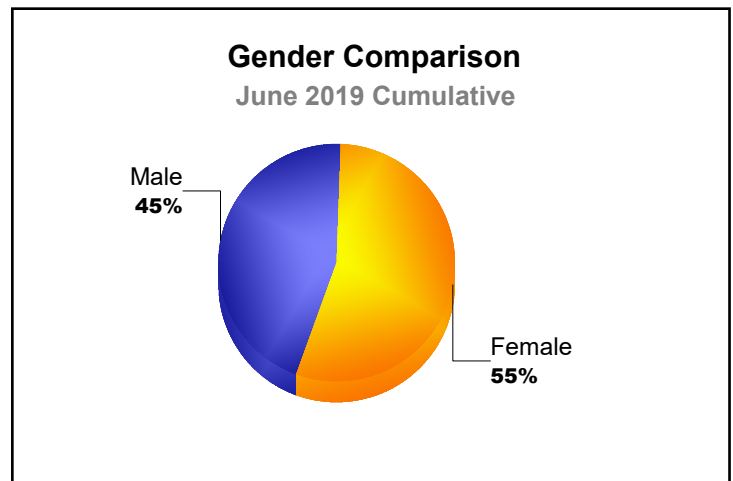

Year	New Clubs	Dropped Clubs	Gain/ Loss Clubs	New Members	Charter Members	Reinstate Members	Transfer Members	Total Member Added	Total Members Dropped	Gain/ Loss Members
2014-2015	0	0	0	5	0	0	0	5	-5	0
2015-2016	0	0	0	2	1	0	0	3	-7	-4
2016-2017	0	0	0	12	0	0	0	12	-4	8
2017-2018	0	0	0	6	0	0	0	6	-9	-3
2018-2019	0	0	0	3	0	0	0	3	-6	-3
Average	0	0	0	6	0	0	0	6	-6	0