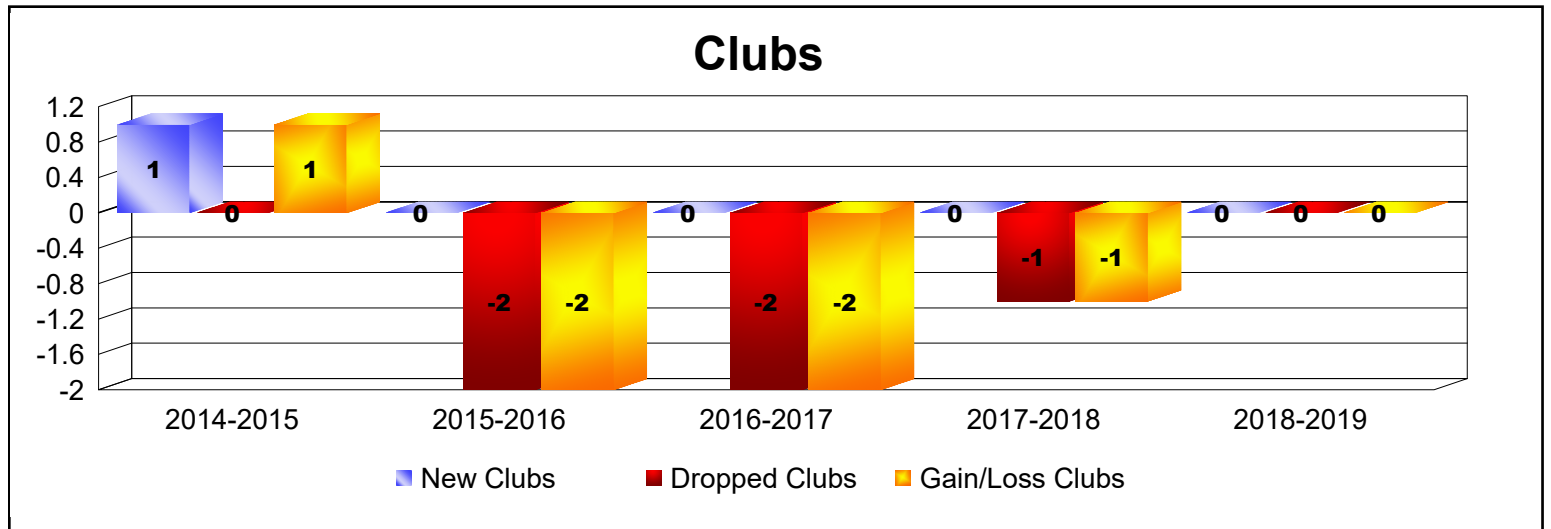

Year	New Clubs	Dropped Clubs	Gain/ Loss Clubs	New Members	Charter Members	Reinstate Members	Transfer Members	Total Member Added	Total Members Dropped	Gain/ Loss Members
2014-2015	1	0	1	315	25	16	17	373	-329	44
2015-2016	0	-2	-2	158	3	6	14	181	-282	-101
2016-2017	0	-2	-2	200	7	21	13	241	-276	-35
2017-2018	0	-1	-1	161	1	6	23	191	-341	-150
2018-2019	0	0	0	141	0	10	7	158	-196	-38
Average	0	-1	-1	195	7	12	15	229	-285	-56

Year	New Clubs	Dropped Clubs	Gain/ Loss Clubs	New Members	Charter Members	Reinstate Members	Transfer Members	Total Member Added	Total Members Dropped	Gain/ Loss Members
2014-2015	0	0	0	5	0	0	0	5	-5	0
2015-2016	0	0	0	2	1	0	0	3	-7	-4
2016-2017	0	0	0	12	0	0	0	12	-4	8
2017-2018	0	0	0	6	0	0	0	6	-9	-3
2018-2019	0	0	0	3	0	0	0	3	-6	-3
Average	0	0	0	6	0	0	0	6	-6	0