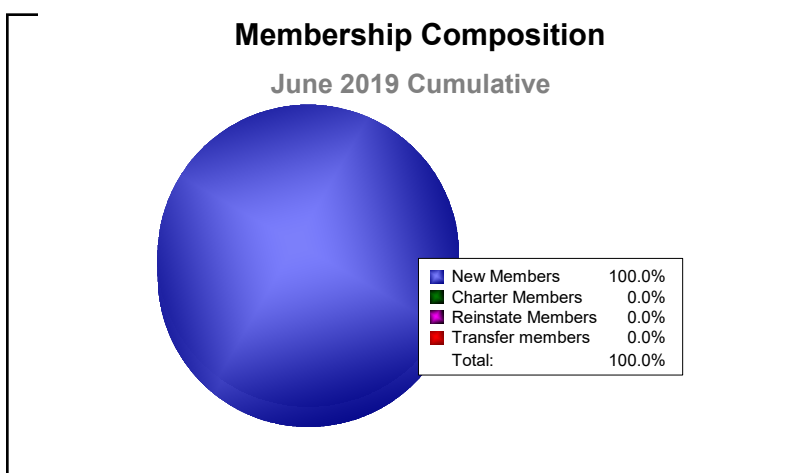

Year	New Clubs	Dropped Clubs	Gain/ Loss Clubs	New Members	Charter Members	Reinstate Members	Transfer Members	Total Member Added	Total Members Dropped	Gain/ Loss Members
2014-2015	1	0	1	315	25	16	17	373	-329	44
2015-2016	0	-2	-2	158	3	6	14	181	-282	-101
2016-2017	0	-2	-2	200	7	21	13	241	-276	-35
2017-2018	0	-1	-1	161	1	6	23	191	-341	-150
2018-2019	0	0	0	141	0	10	7	158	-196	-38
Average	0	-1	-1	195	7	12	15	229	-285	-56

Year	New Clubs	Dropped Clubs	Gain/ Loss Clubs	New Members	Charter Members	Reinstate Members	Transfer Members	Total Member Added	Total Members Dropped	Gain/ Loss Members
2014-2015	0	0	0	5	0	0	0	5	-5	0
2015-2016	0	0	0	2	1	0	0	3	-7	-4
2016-2017	0	0	0	12	0	0	0	12	-4	8
2017-2018	0	0	0	6	0	0	0	6	-9	-3
2018-2019	0	0	0	3	0	0	0	3	-6	-3
Average	0	0	0	6	0	0	0	6	-6	0