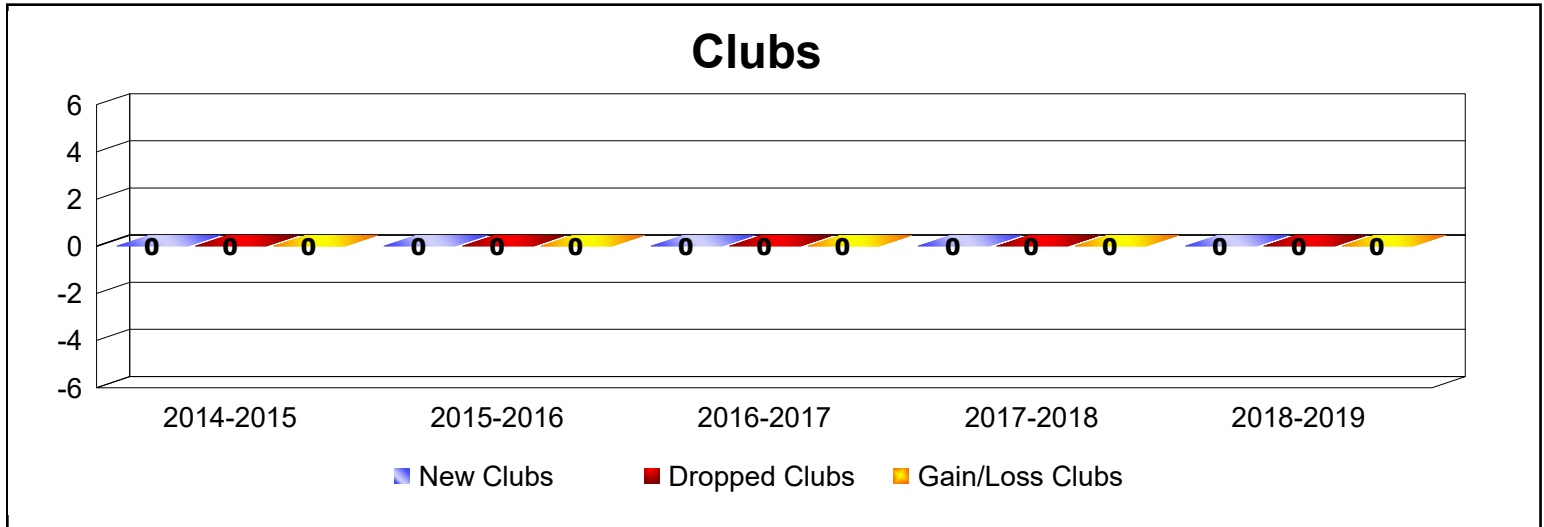

Year	New Clubs	Dropped Clubs	Gain/ Loss Clubs	New Members	Charter Members	Reinstate Members	Transfer Members	Total Member Added	Total Members Dropped	Gain/ Loss Members
2014-2015	1	0	1	315	25	16	17	373	-329	44
2015-2016	0	-2	-2	158	3	6	14	181	-282	-101
2016-2017	0	-2	-2	200	7	21	13	241	-276	-35
2017-2018	0	-1	-1	161	1	6	23	191	-341	-150
2018-2019	0	0	0	141	0	10	7	158	-196	-38
Average	0	-1	-1	195	7	12	15	229	-285	-56

Year	New Clubs	Dropped Clubs	Gain/ Loss Clubs	New Members	Charter Members	Reinstate Members	Transfer Members	Total Member Added	Total Members Dropped	Gain/ Loss Members
2014-2015	0	0	0	5	0	0	0	5	-5	0
2015-2016	0	0	0	2	1	0	0	3	-7	-4
2016-2017	0	0	0	12	0	0	0	12	-4	8
2017-2018	0	0	0	6	0	0	0	6	-9	-3
2018-2019	0	0	0	3	0	0	0	3	-6	-3
Average	0	0	0	6	0	0	0	6	-6	0